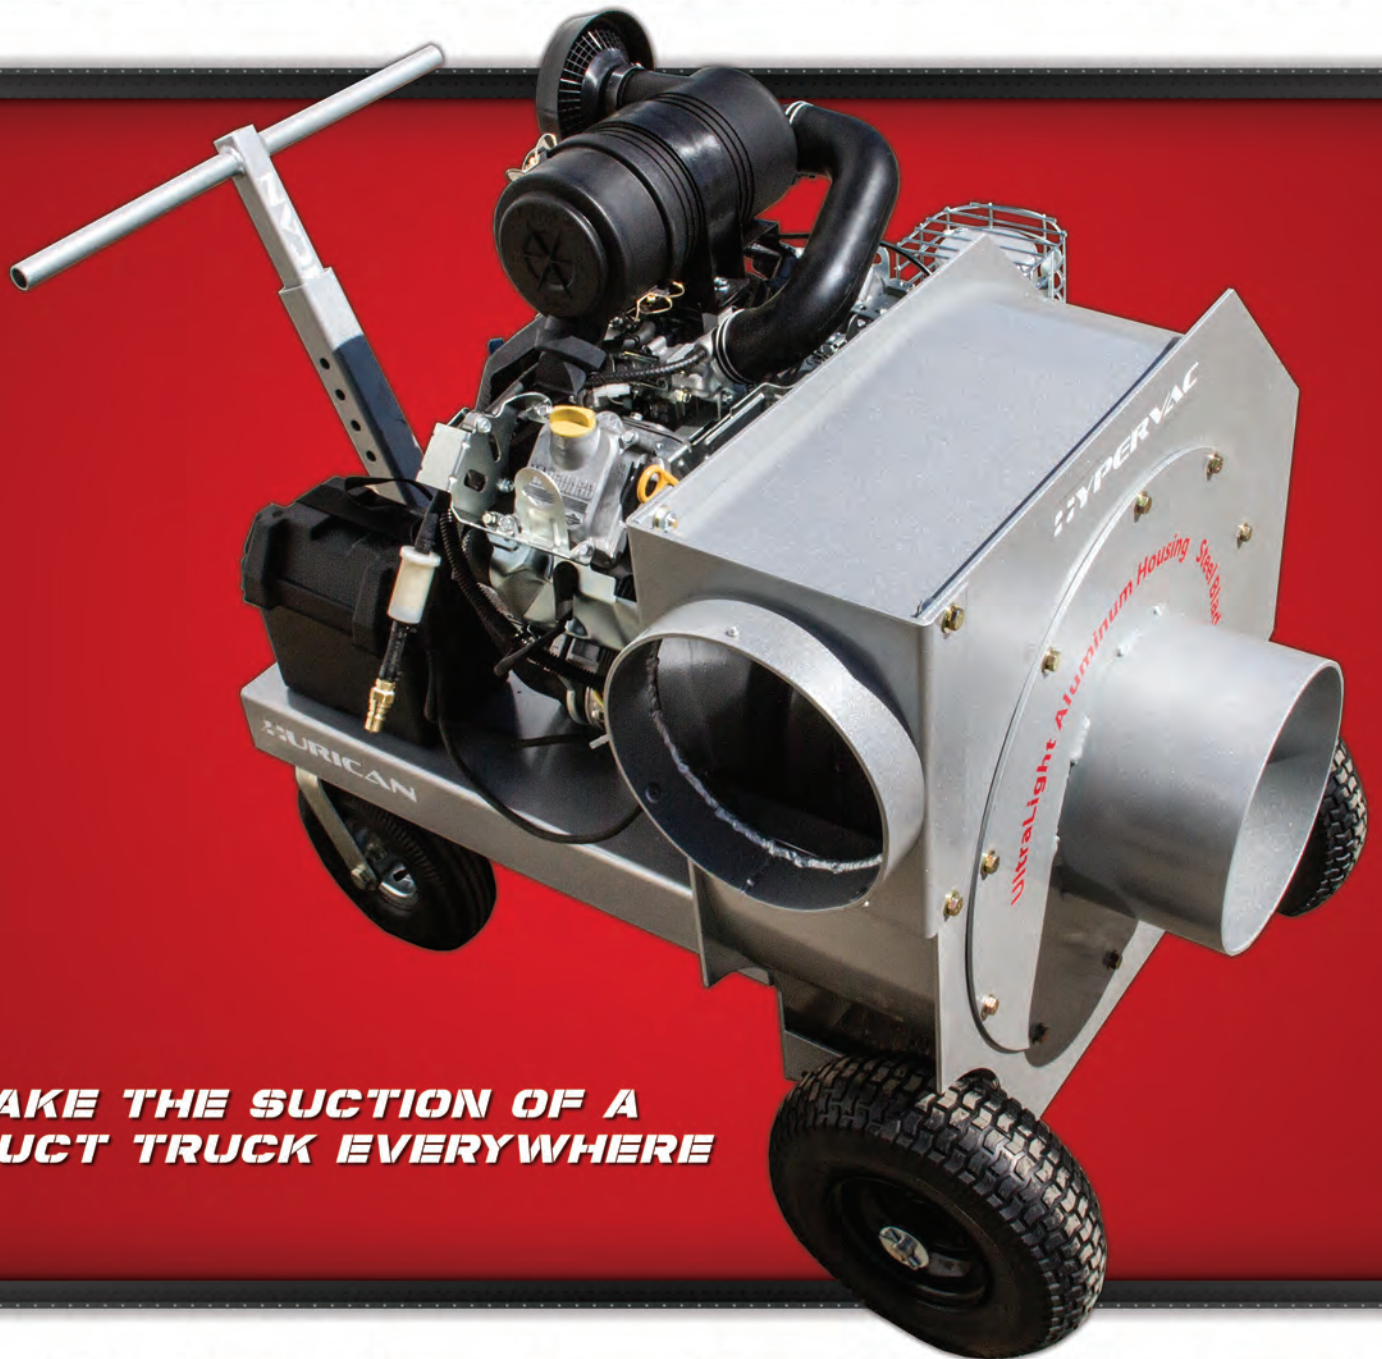

HURRICAN

**TAKE THE SUCTION OF A
DUCT TRUCK EVERYWHERE**

HYPERVAC

**TOOLS THAT MAKE YOU BETTER.
HYPERVAC.COM**

ULTRA LIGHT

Aluminum frame, steel blade. Easy to maneuver. The main housing is made from super thick 5052 Aluminum making the unit a full 125 pounds lighter than most other gas units running in the same class.

YOUR CHOICE OF ENGINE

Engines from 23 HP - 35 HP. The Hurican works great for air duct cleaning, insulation removal, leaf pick up, pretty much anything that can be sucked up.

EXTREME SUCTION

Take the suction of a duct truck anywhere you need it.

RUNS IN YOUR VAN OR OUT IN THE FIELD

The Hurican gas powered vac system is powerful enough to leave in your van or, for the really big jobs, portable enough to roll down a ramp and use when extreme suction is critical to the job.